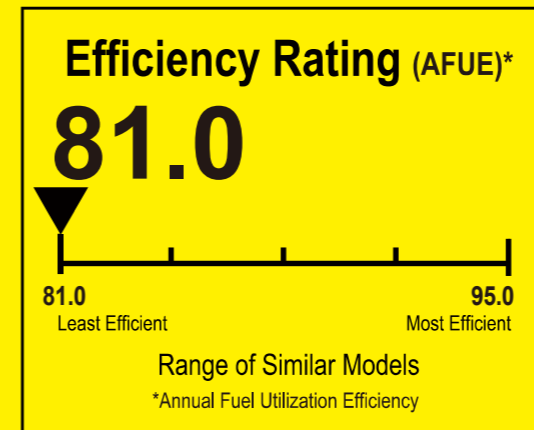

ENERGYGUIDE

Furnace
weatherized
Natural Gas

TwentyThreeC, LLC
Model J4PG4042B1090AA

For energy cost info, visit
productinfo.energy.gov