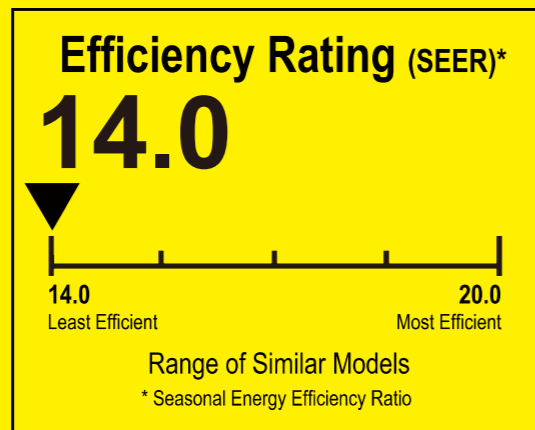

U.S. Government

Federal law prohibits removal of this label before consumer purchase.

ENERGYGUIDE

Central Air Conditioner
Cooling Only
Single Package

TwentyThreeC, LLC
Model J4PG4042B1090AA

For energy cost info, visit
productinfo.energy.gov

Notice

Federal law allows this unit to be installed in all U.S. states and territories.

Energy Efficiency Ratio (EER): This unit's EER is 11.5.

U.S. Government

Federal law prohibits removal of this label before consumer purchase.