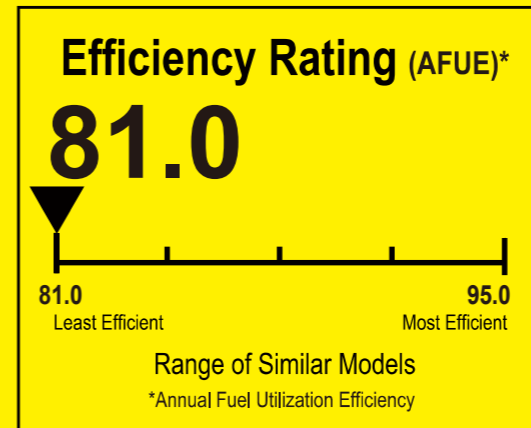

ENERGYGUIDE

Furnace
weatherized
Natural Gas

TwentyThreeC, LLC
Model J4PG4024B1060AA

For energy cost info, visit
productinfo.energy.gov