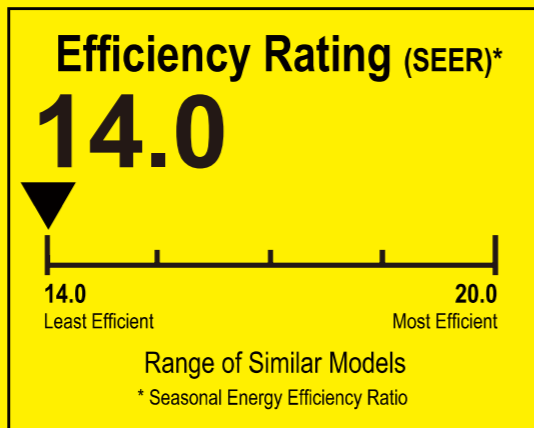

U.S. Government

Federal law prohibits removal of this label before consumer purchase.

ENERGYGUIDE

Central Air Conditioner
Cooling Only
Single Package

TwentyThreeC, LLC
Model J4PG4024B1060AA

For energy cost info, visit
productinfo.energy.gov

Notice

Federal law allows this unit to be installed in all U.S. states and territories.

Energy Efficiency Ratio (EER): This unit's EER is 11.5.

U.S. Government

Federal law prohibits removal of this label before consumer purchase.