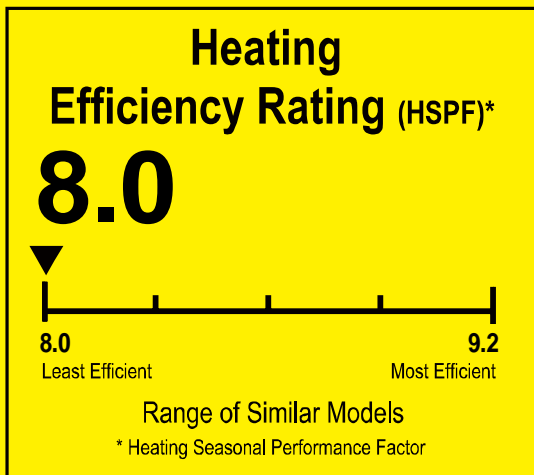

# ENERGYGUIDE

Heat Pump  
Cooling and Heating  
Single Package

TwentyThreeC, LLC  
Model J4PH4048A1000AA

For energy cost info, visit  
[productinfo.energy.gov](http://productinfo.energy.gov)