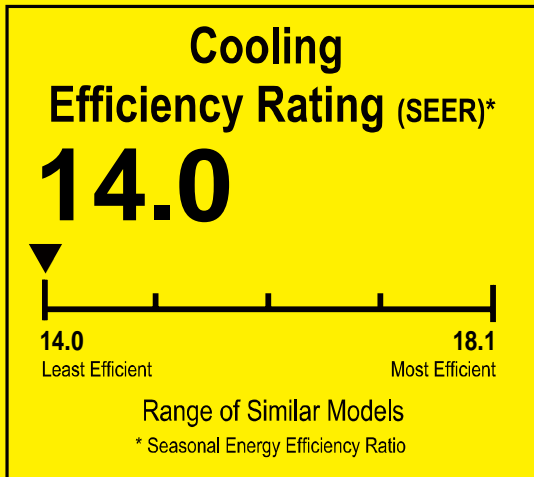

# ENERGYGUIDE

Heat Pump  
Cooling and Heating  
Single Package

TwentyThreeC, LLC  
Model J4PH4048A1000AA

For energy cost info, visit  
[productinfo.energy.gov](http://productinfo.energy.gov)