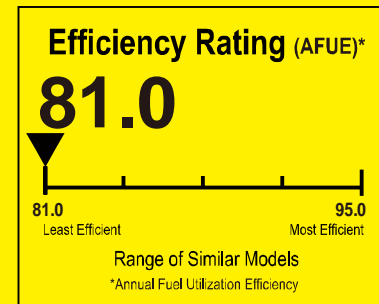

ENERGYGUIDE

Furnace
weatherized
Natural Gas

TwentyThreeC, LLC
Model J4PG4060A1130AA

For energy cost info, visit
productinfo.energy.gov