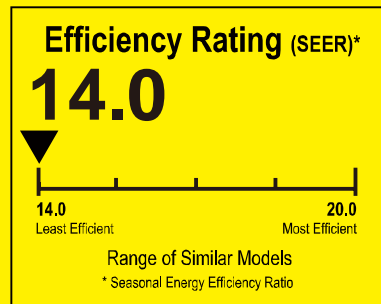

U.S. Government

Federal law prohibits removal of this label before consumer purchase.

ENERGYGUIDE

Central Air Conditioner
Cooling Only
Single Package

TwentyThreeC, LLC
Model J4PG4060A1130AA

For energy cost info, visit
productinfo.energy.gov

Notice

Federal law allows this unit to be installed in all U.S. states and territories.

Energy Efficiency Ratio (EER): This unit's EER is 11.0.

U.S. Government

Federal law prohibits removal of this label before consumer purchase.