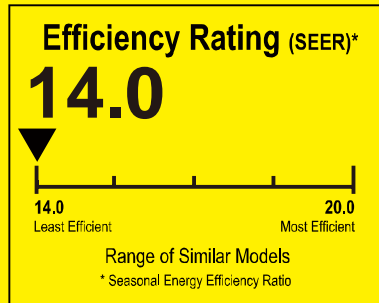

U.S. Government

Federal law prohibits removal of this label before consumer purchase.

ENERGYGUIDE

Central Air Conditioner
Cooling Only
Single Package

TwentyThreeC, LLC Model
J4PG4060A1090BA

For energy cost info, visit
productinfo.energy.gov

Notice

Federal law allows this unit to be installed in all U.S. states and territories.

Energy Efficiency Ratio (EER): This unit's EER is 11.0.

U.S. Government

Federal law prohibits removal of this label before consumer purchase.