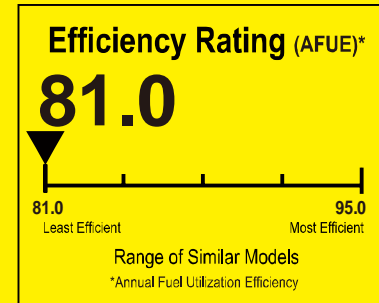

ENERGYGUIDE

Furnace
weatherized
Natural Gas

TwentyThreeC, LLC Model
J4PG4060A1090BA

For energy cost info, visit
productinfo.energy.gov