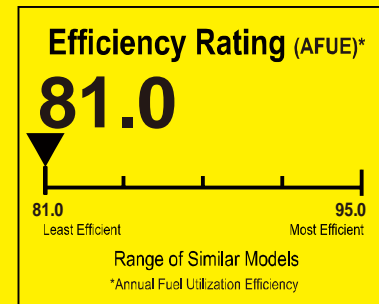

ENERGYGUIDE

Furnace
weatherized
Natural Gas

TwentyThreeC, LLC Model
J4PG4048A1090BA

For energy cost info, visit
productinfo.energy.gov