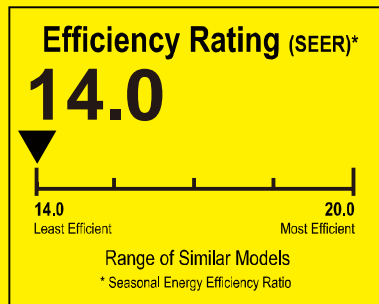

U.S. Government

Federal law prohibits removal of this label before consumer purchase.

ENERGYGUIDE

Central Air Conditioner
Cooling Only
Single Package

TwentyThreeC, LLC Model
J4PG4048A1090BA

For energy cost info, visit
productinfo.energy.gov

Notice

Federal law allows this unit to be installed in all U.S. states and territories.

Energy Efficiency Ratio (EER): This unit's EER is 11.0.

U.S. Government

Federal law prohibits removal of this label before consumer purchase.