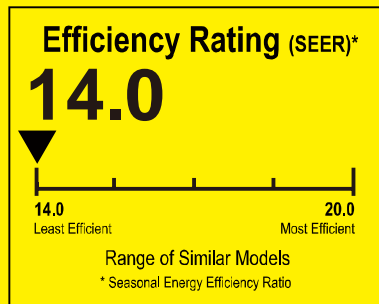

U.S. Government

Federal law prohibits removal of this label before consumer purchase.

ENERGYGUIDE

Central Air Conditioner
Cooling Only
Single Package

TwentyThreeC, LLC Model
J4PG4042A1090BA

For energy cost info, visit
productinfo.energy.gov

Notice

Federal law allows this unit to be installed in all U.S. states and territories.

Energy Efficiency Ratio (EER): This unit's EER is 11.0.

U.S. Government

Federal law prohibits removal of this label before consumer purchase.