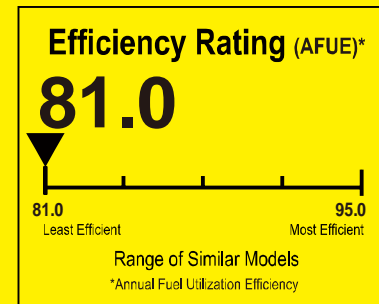

ENERGYGUIDE

Furnace
weatherized
Natural Gas

TwentyThreeC, LLC Model
J4PG4042A1090BA

For energy cost info, visit
productinfo.energy.gov