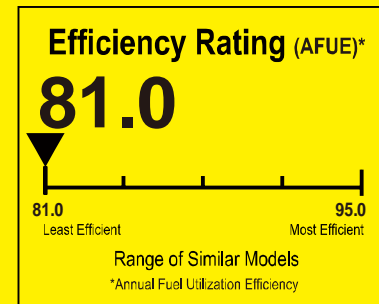

ENERGYGUIDE

Furnace
weatherized
Natural Gas

TwentyThreeC, LLC Model
J4PG4036A1090BA

For energy cost info, visit
productinfo.energy.gov