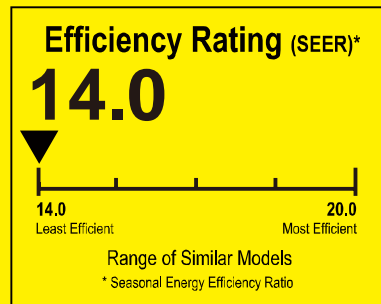

U.S. Government

Federal law prohibits removal of this label before consumer purchase.

ENERGYGUIDE

Central Air Conditioner
Cooling Only
Single Package

TwentyThreeC, LLC Model
J4PG4036A1090BA

For energy cost info, visit
productinfo.energy.gov

Notice

Federal law allows this unit to be installed in all U.S. states and territories.

Energy Efficiency Ratio (EER): This unit's EER is 11.0.

U.S. Government

Federal law prohibits removal of this label before consumer purchase.