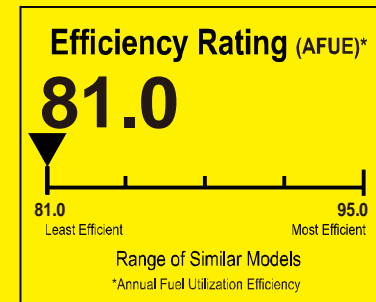

ENERGYGUIDE

Furnace
weatherized
Natural Gas

TwentyThreeC, LLC Model
J4PG4030A1060BA

For energy cost info, visit
productinfo.energy.gov