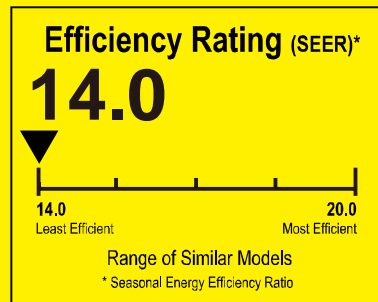

U.S. Government

Federal law prohibits removal of this label before consumer purchase.

ENERGYGUIDE

Central Air Conditioner
Cooling Only
Single Package

TwentyThreeC, LLC Model
J4PG4030A1060BA

For energy cost info, visit
productinfo.energy.gov

Notice

Federal law allows this unit to be installed in all U.S. states and territories.

Energy Efficiency Ratio (EER): This unit's EER is 11.0.

U.S. Government

Federal law prohibits removal of this label before consumer purchase.