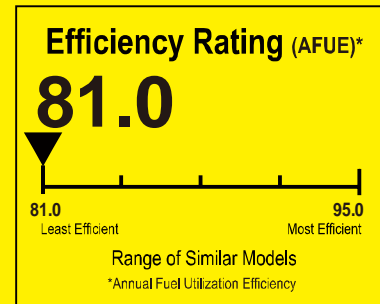

ENERGYGUIDE

Furnace
weatherized
Natural Gas

TwentyThreeC, LLC Model
J4PG4024A1060BA

For energy cost info, visit
productinfo.energy.gov