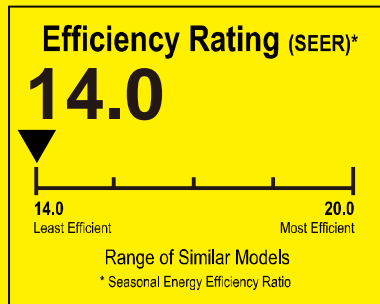

U.S. Government

Federal law prohibits removal of this label before consumer purchase.

ENERGYGUIDE

Central Air Conditioner
Cooling Only
Single Package

TwentyThreeC, LLC Model
J4PG4024A1060BA

For energy cost info, visit
productinfo.energy.gov

Notice

Federal law allows this unit to be installed in all U.S. states and territories.

Energy Efficiency Ratio (EER): This unit's EER is 11.0.

U.S. Government

Federal law prohibits removal of this label before consumer purchase.