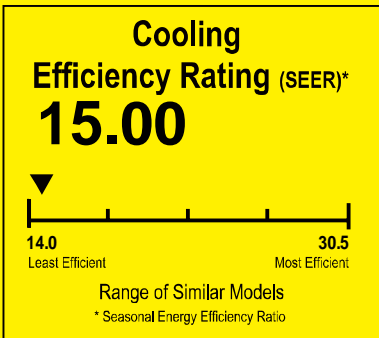

# ENERGYGUIDE

Heat Pump  
Cooling and Heating  
Split System

TwentyThreeC, LLC  
Model J4HP6060A1000AA

▼▼ This system's efficiency ratings depend on the coil your contractor installs with this unit. The heating efficiency rating varies slightly in different geographic regions. Ask your contractor for details.