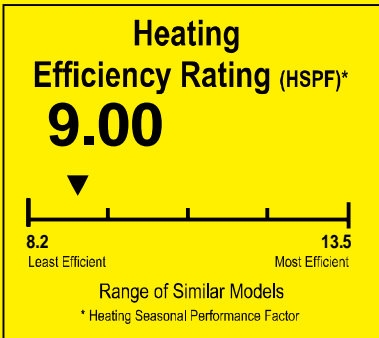

# ENERGYGUIDE

Heat Pump  
Cooling and Heating  
Split System

TwentyThreeC, LLC  
Model J4HP6060A1000AA

▼▼ This system's efficiency ratings depend on the coil your contractor installs with this unit. The heating efficiency rating varies slightly in different geographic regions. Ask your contractor for details.