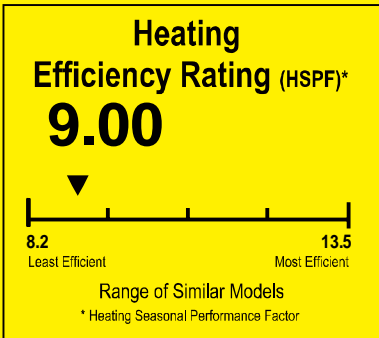

# ENERGYGUIDE

Heat Pump  
Cooling and Heating  
Split System

TwentyThreeC, LLC  
Model J4HP6042A1000AA

▼▼ This system's efficiency ratings depend on the coil your contractor installs with this unit. The heating efficiency rating varies slightly in different geographic regions. Ask your contractor for details.