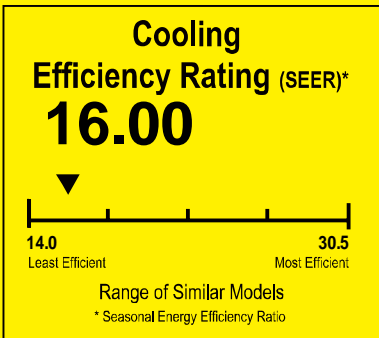

# ENERGYGUIDE

Heat Pump  
Cooling and Heating  
Split System

TwentyThreeC, LLC  
Model J4HP6042A1000AA

▼▼ This system's efficiency ratings depend on the coil your contractor installs with this unit. The heating efficiency rating varies slightly in different geographic regions. Ask your contractor for details.