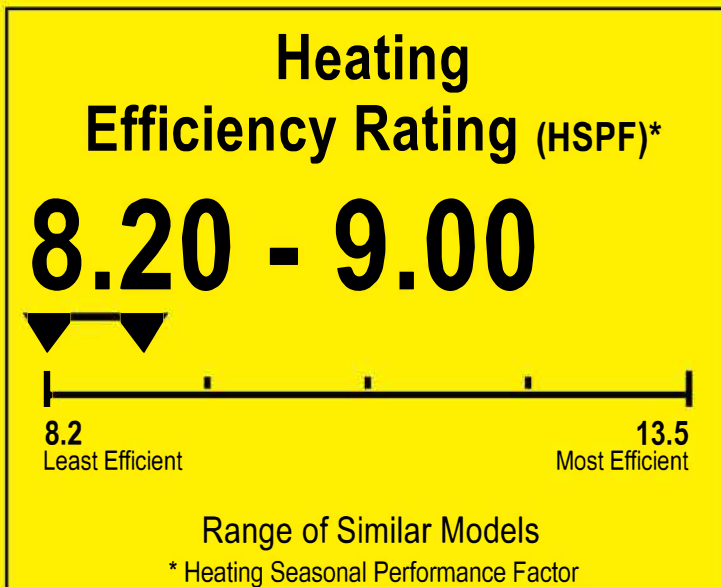

U.S. Government

Federal law prohibits removal of this label before consumer purchase.

ENERGYGUIDE

Heat Pump
Cooling and Heating
Split System

TwentyThreeC, LLC
Model J4HP6036A1000AA

 This system's efficiency ratings depend on the coil your contractor installs with this unit. The heating efficiency rating varies slightly in different geographic regions. Ask your contractor for details.