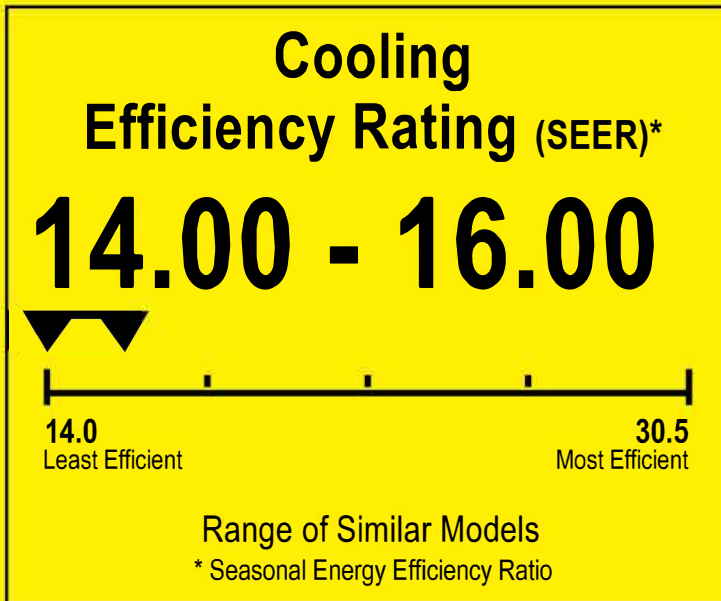

U.S. Government

Federal law prohibits removal of this label before consumer purchase.

ENERGYGUIDE

Heat Pump
Cooling and Heating
Split System

TwentyThreeC, LLC
Model J4HP6036A1000AA

 This system's efficiency ratings depend on the coil your contractor installs with this unit. The heating efficiency rating varies slightly in different geographic regions. Ask your contractor for details.