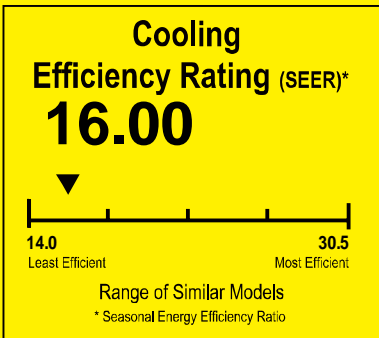

# ENERGYGUIDE

Heat Pump  
Cooling and Heating  
Split System

TwentyThreeC, LLC  
Model J4HP6030A1000AA

▼▼ This system's efficiency ratings depend on the coil your contractor installs with this unit. The heating efficiency rating varies slightly in different geographic regions. Ask your contractor for details.