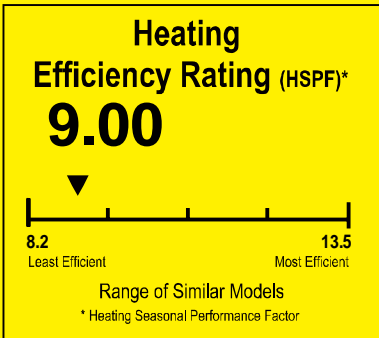

# ENERGYGUIDE

Heat Pump  
Cooling and Heating  
Split System

TwentyThreeC, LLC  
Model J4HP6030A1000AA

▼▼ This system's efficiency ratings depend on the coil your contractor installs with this unit. The heating efficiency rating varies slightly in different geographic regions. Ask your contractor for details.