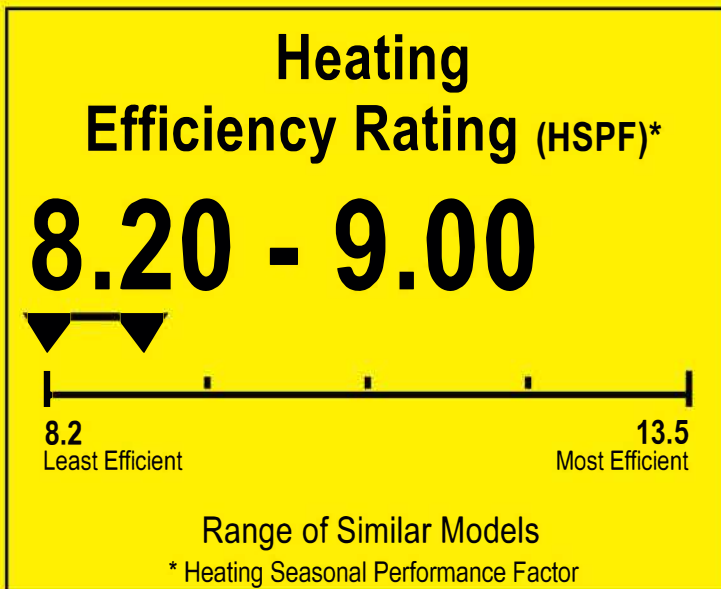

U.S. Government

Federal law prohibits removal of this label before consumer purchase.

ENERGYGUIDE

Heat Pump
Cooling and Heating
Split System

TwentyThreeC, LLC
Model J4HP6018A1000AA

 This system's efficiency ratings depend on the coil your contractor installs with this unit. The heating efficiency rating varies slightly in different geographic regions. Ask your contractor for details.