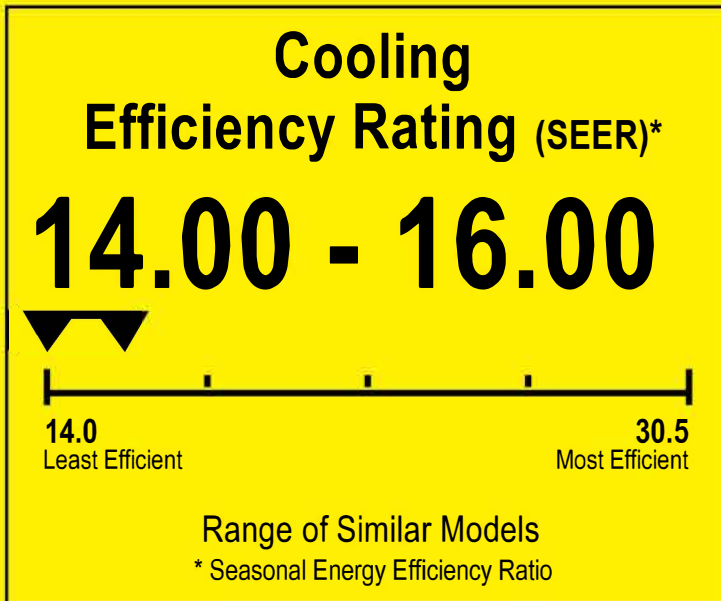

U.S. Government

Federal law prohibits removal of this label before consumer purchase.

ENERGYGUIDE

Heat Pump
Cooling and Heating
Split System

TwentyThreeC, LLC
Model J4HP6018A1000AA

 This system's efficiency ratings depend on the coil your contractor installs with this unit. The heating efficiency rating varies slightly in different geographic regions. Ask your contractor for details.