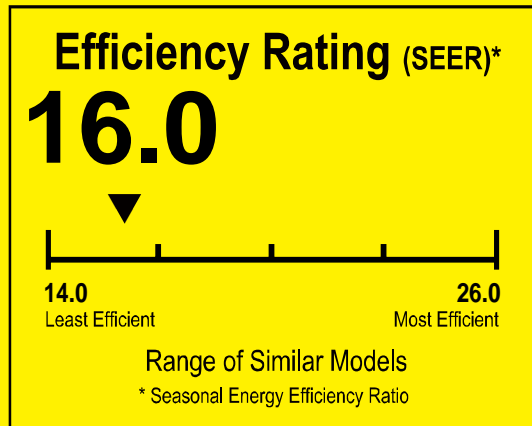

U.S. Government

Federal law prohibits removal of this label before consumer purchase.

ENERGYGUIDE

Central Air Conditioner
Cooling Only
Split System

TwentyThreeC, LLC
Model J4AC6036A1000AA

For energy cost info, visit
productinfo.energy.gov

* Your air conditioner's efficiency rating may be better depending on the coil your contractor installs.

Notice

Federal law allows this unit to be installed in all U.S. states and territories.

Energy Efficiency Ratio (EER): The installed system's minimum EER is 13.00.