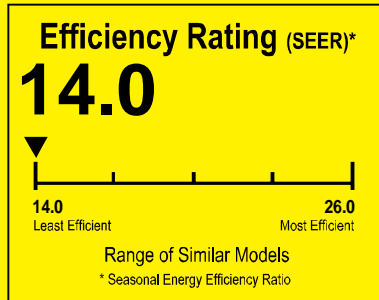

U.S. Government

Federal law prohibits removal of this label before consumer purchase.

ENERGYGUIDE

Central Air Conditioner
Cooling Only
Split System

TwentyThreeC, LLC
Model J4AC4036A1000AA

For energy cost info, visit
productinfo.energy.gov

* Your air conditioner's efficiency rating may be better depending on the coil your contractor installs.

Notice

Federal law allows this unit to be installed in all U.S. states and territories.

Energy Efficiency Ratio (EER): The installed system's minimum EER is 12.20.