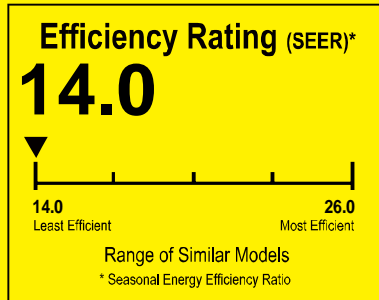

U.S. Government

Federal law prohibits removal of this label before consumer purchase.

ENERGYGUIDE

Central Air Conditioner
Cooling Only
Split System

TwentyThreeC, LLC
Model J4AC4024A1000AA

For energy cost info, visit
productinfo.energy.gov

* Your air conditioner's efficiency rating may be better depending on the coil your contractor installs.

Notice

Federal law allows this unit to be installed in all U.S. states and territories.

Energy Efficiency Ratio (EER): The installed system's minimum EER is 12.20.